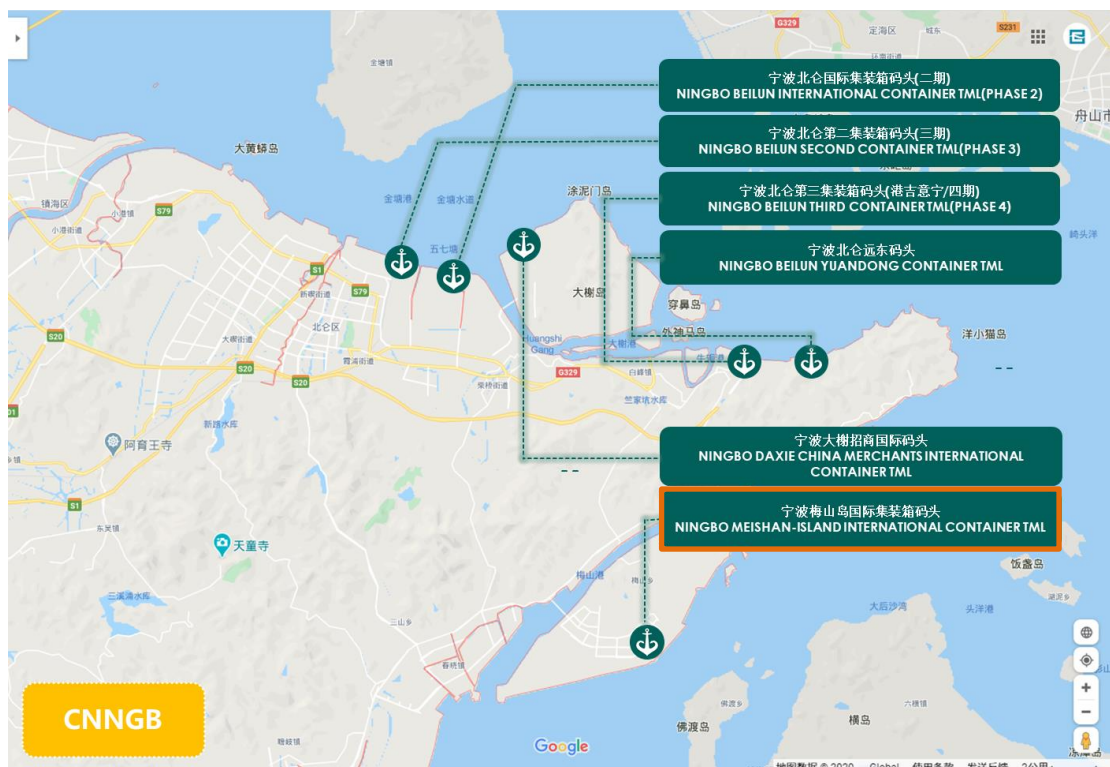

Terminals & Services & Coming Vessels For Ningbo Port

On August 11, 2021, Ningbo Meishan terminal was closed due to a COVID-19 case.

Will Ningbo port be another case like recent Yantian shutdown? We provide related information for your reference.

Ningbo port has six terminals, and Meishan is quite isolated from other terminals.

1. Ningbo Beilun Container Terminal (Phase 2)
2. Ningbo Beilun Second Container Terminal (Phase 3)
3. Ningbo Beilun Third Container Terminal (Phase 4)
4. Ningbo Beilun Yuandong Container Terminal
5. Ningbo Daxie International Terminal (China Merchant)
6. Ningbo Meishan Island International Container Terminal

Ningbo port has total 57 services on Trans Pacific and Asia-Europe trades. Among them, Meishan has 14 services on TP and NEU trades but none on Mediterranean.

Ningbo Terminal Trade Service	Beilun_PH2	Beilun_PH3	Beilun_PH4	Meishan	Daxie	Yuandong	Total
TPEB WC	6	7	6	3			22
TPEB EC	1	2	3	5			11
Asia-NEU			6	6	2		14
Asia-MED		3	3		4		10
Total	7	12	18	14	6		57

From schedule updated on August 11, 2021, we extracted vessels coming to Meishan terminal in the rest of August. Some vessels would skip Ningbo calling if containers have already gated in the Meishan; some vessels would divert to other terminals if containers haven't gated in yet. However, big vessels on NEU trade could not divert easily as other terminals might not be able to handle them.